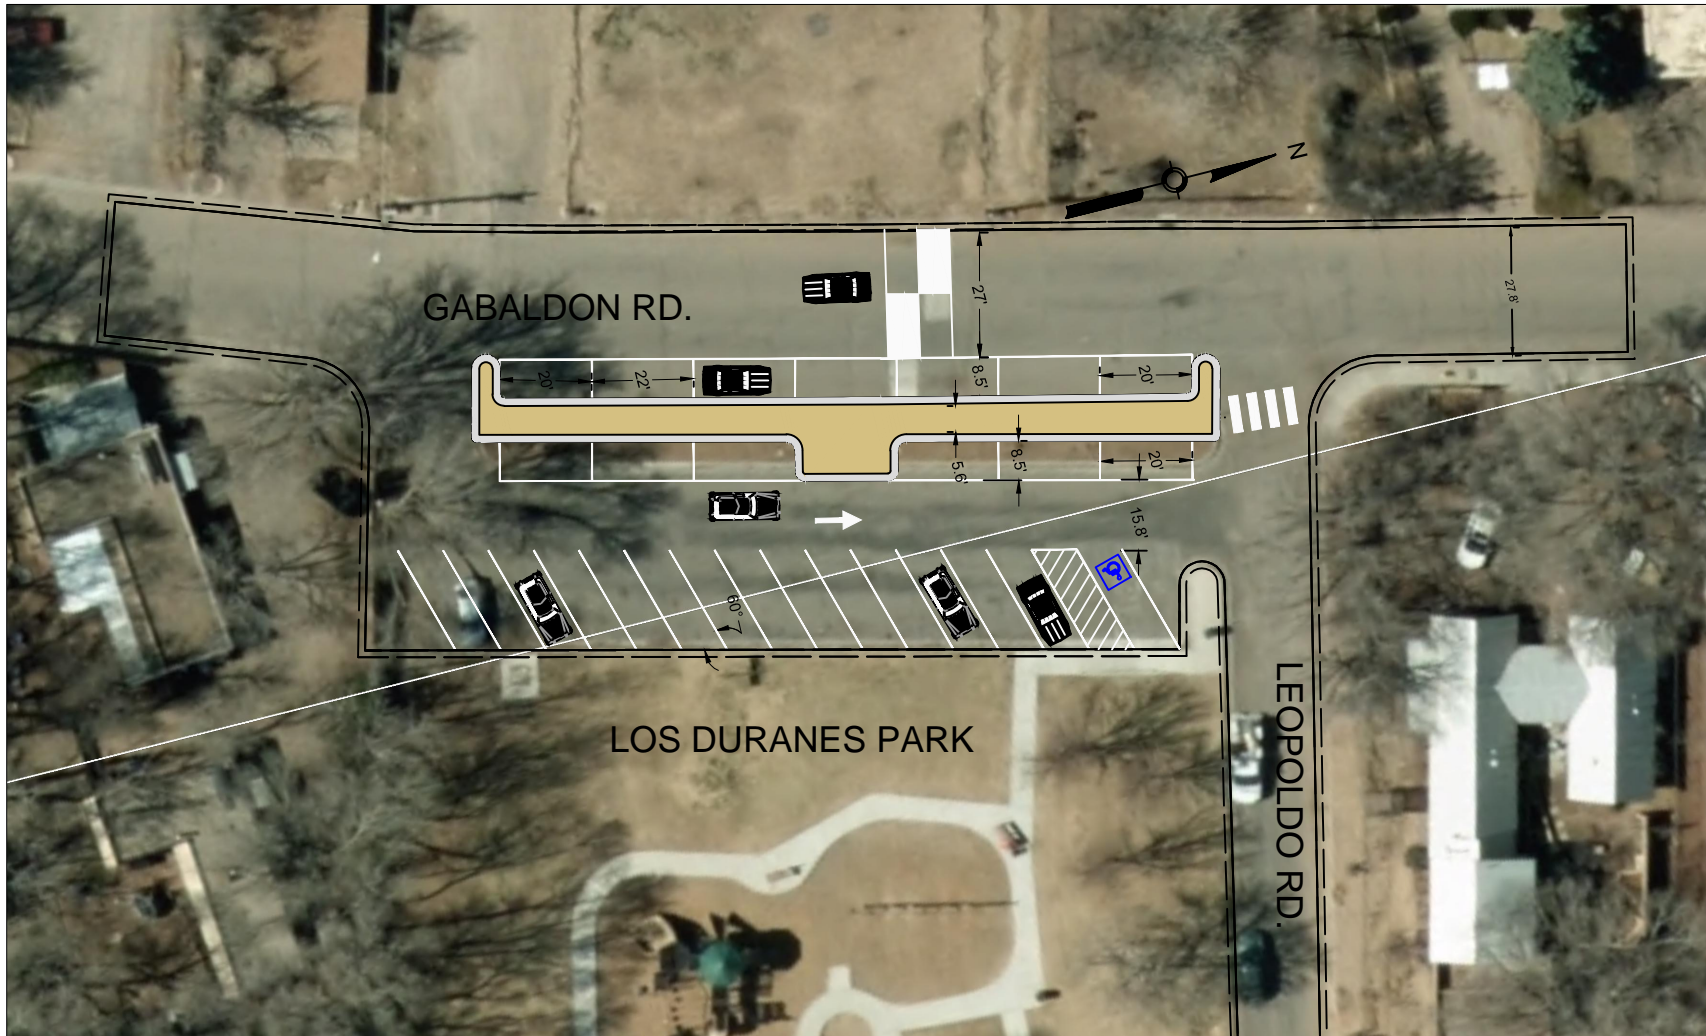

ALTERNATIVE 2: EXISTING SPACES = 17, PROPOSED SPACES = 28

Parametrix

ENGINEERING . PLANNING . ENVIRONMENTAL SCIENCES

8801 JEFFERSON NE, BUILDING B | ALBUQUERQUE, NM 87113
P 505.821.4700
WWW.PARAMETRIX.COM